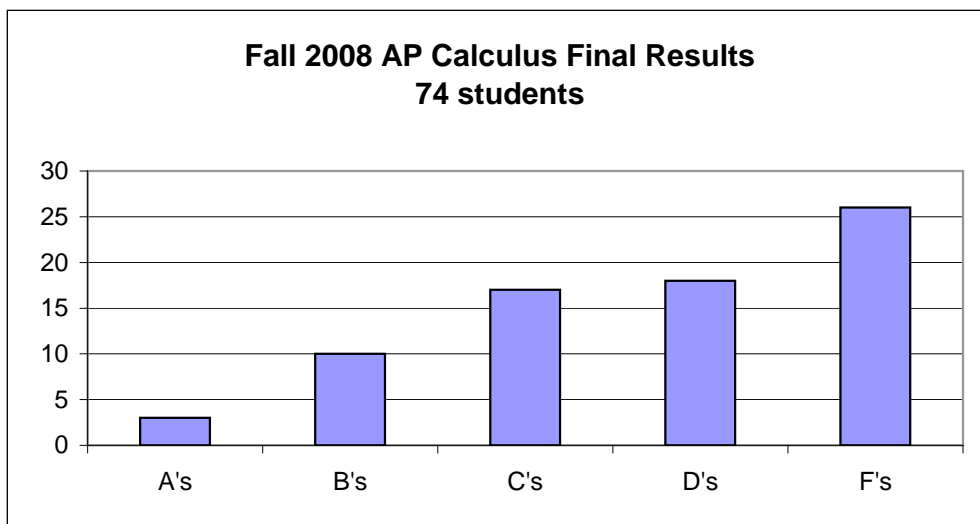

Fall 2008 Semester Test Results

AP Calculus					
<u>A's</u>	<u>B's</u>	<u>C's</u>	<u>D's</u>	<u>F's</u>	<u>Total</u>
3	10	17	18	26	74

Median Grade	74%
Average Grade	71%
(36 MC Questions)	